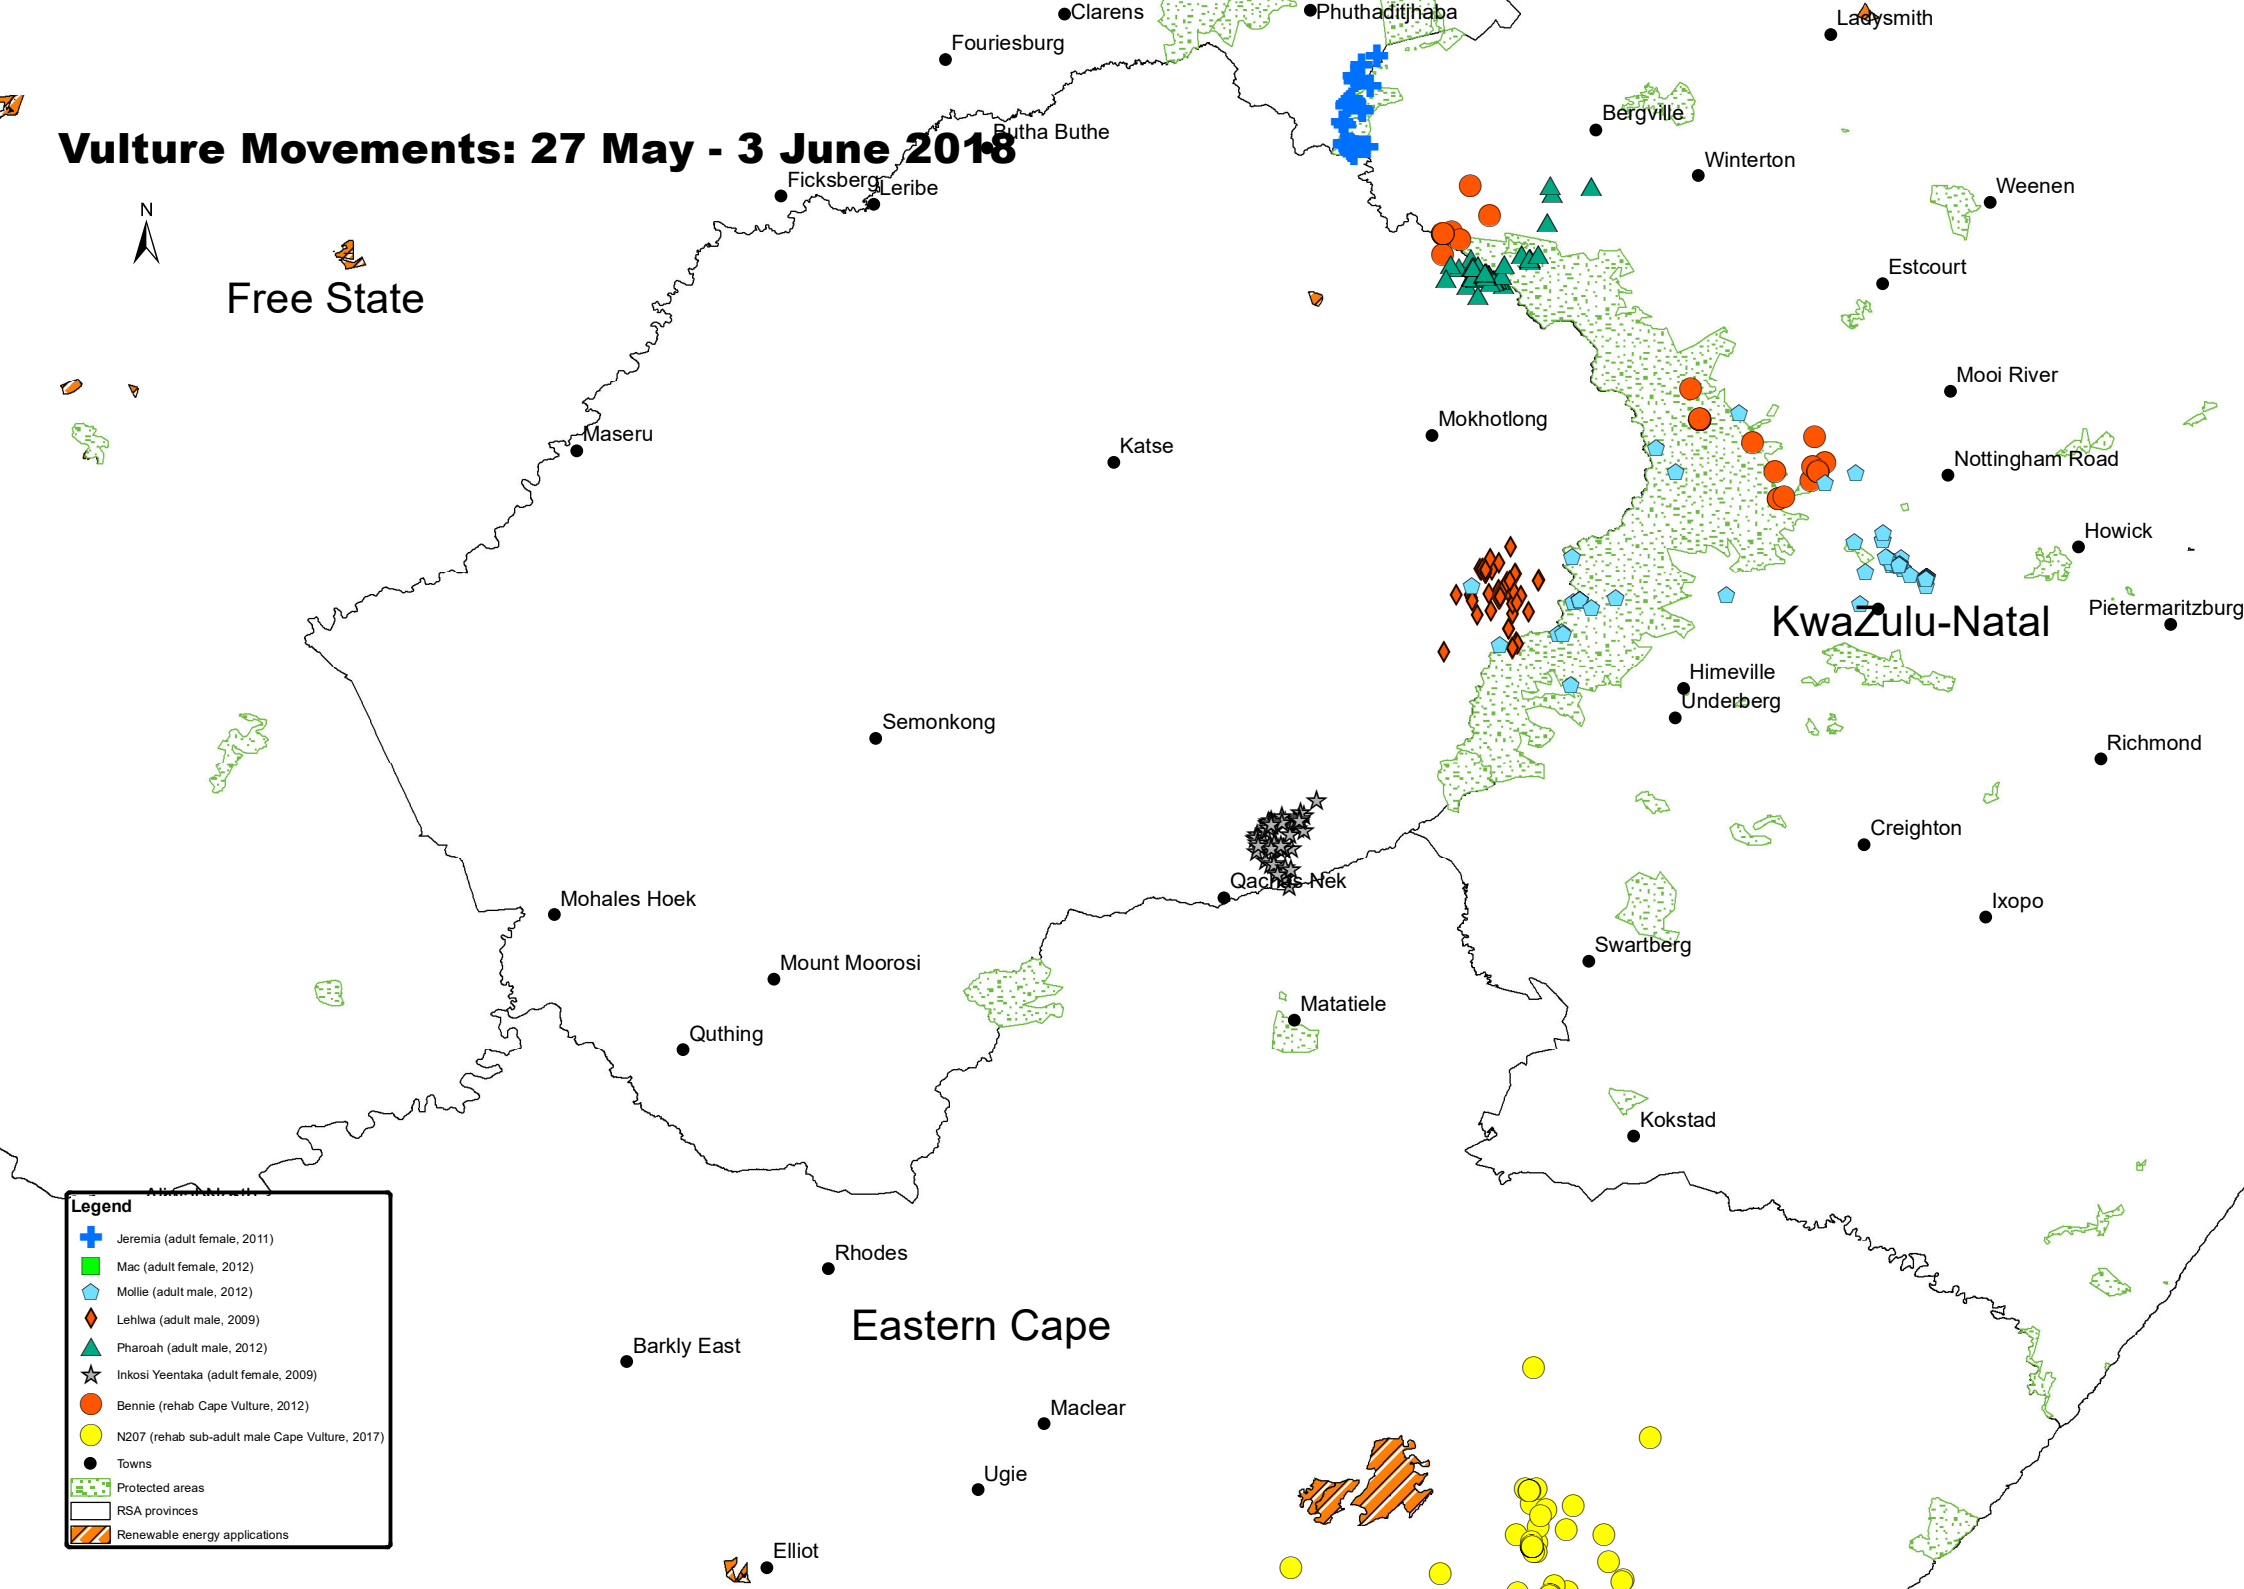

Vulture Movements: 27 May - 3 June 2018

Legend

- Jeremia (adult female, 2011)
- Mac (adult female, 2012)
- Mollie (adult male, 2012)
- Lehiwa (adult male, 2009)
- Pharoah (adult male, 2012)
- Inkosi Yeentaka (adult female, 2009)
- Bennie (rehab Cape Vulture, 2012)
- N207 (rehab sub-adult male Cape Vulture, 2017)
- Towns
- Protected areas
- RSA provinces
- Renewable energy applications